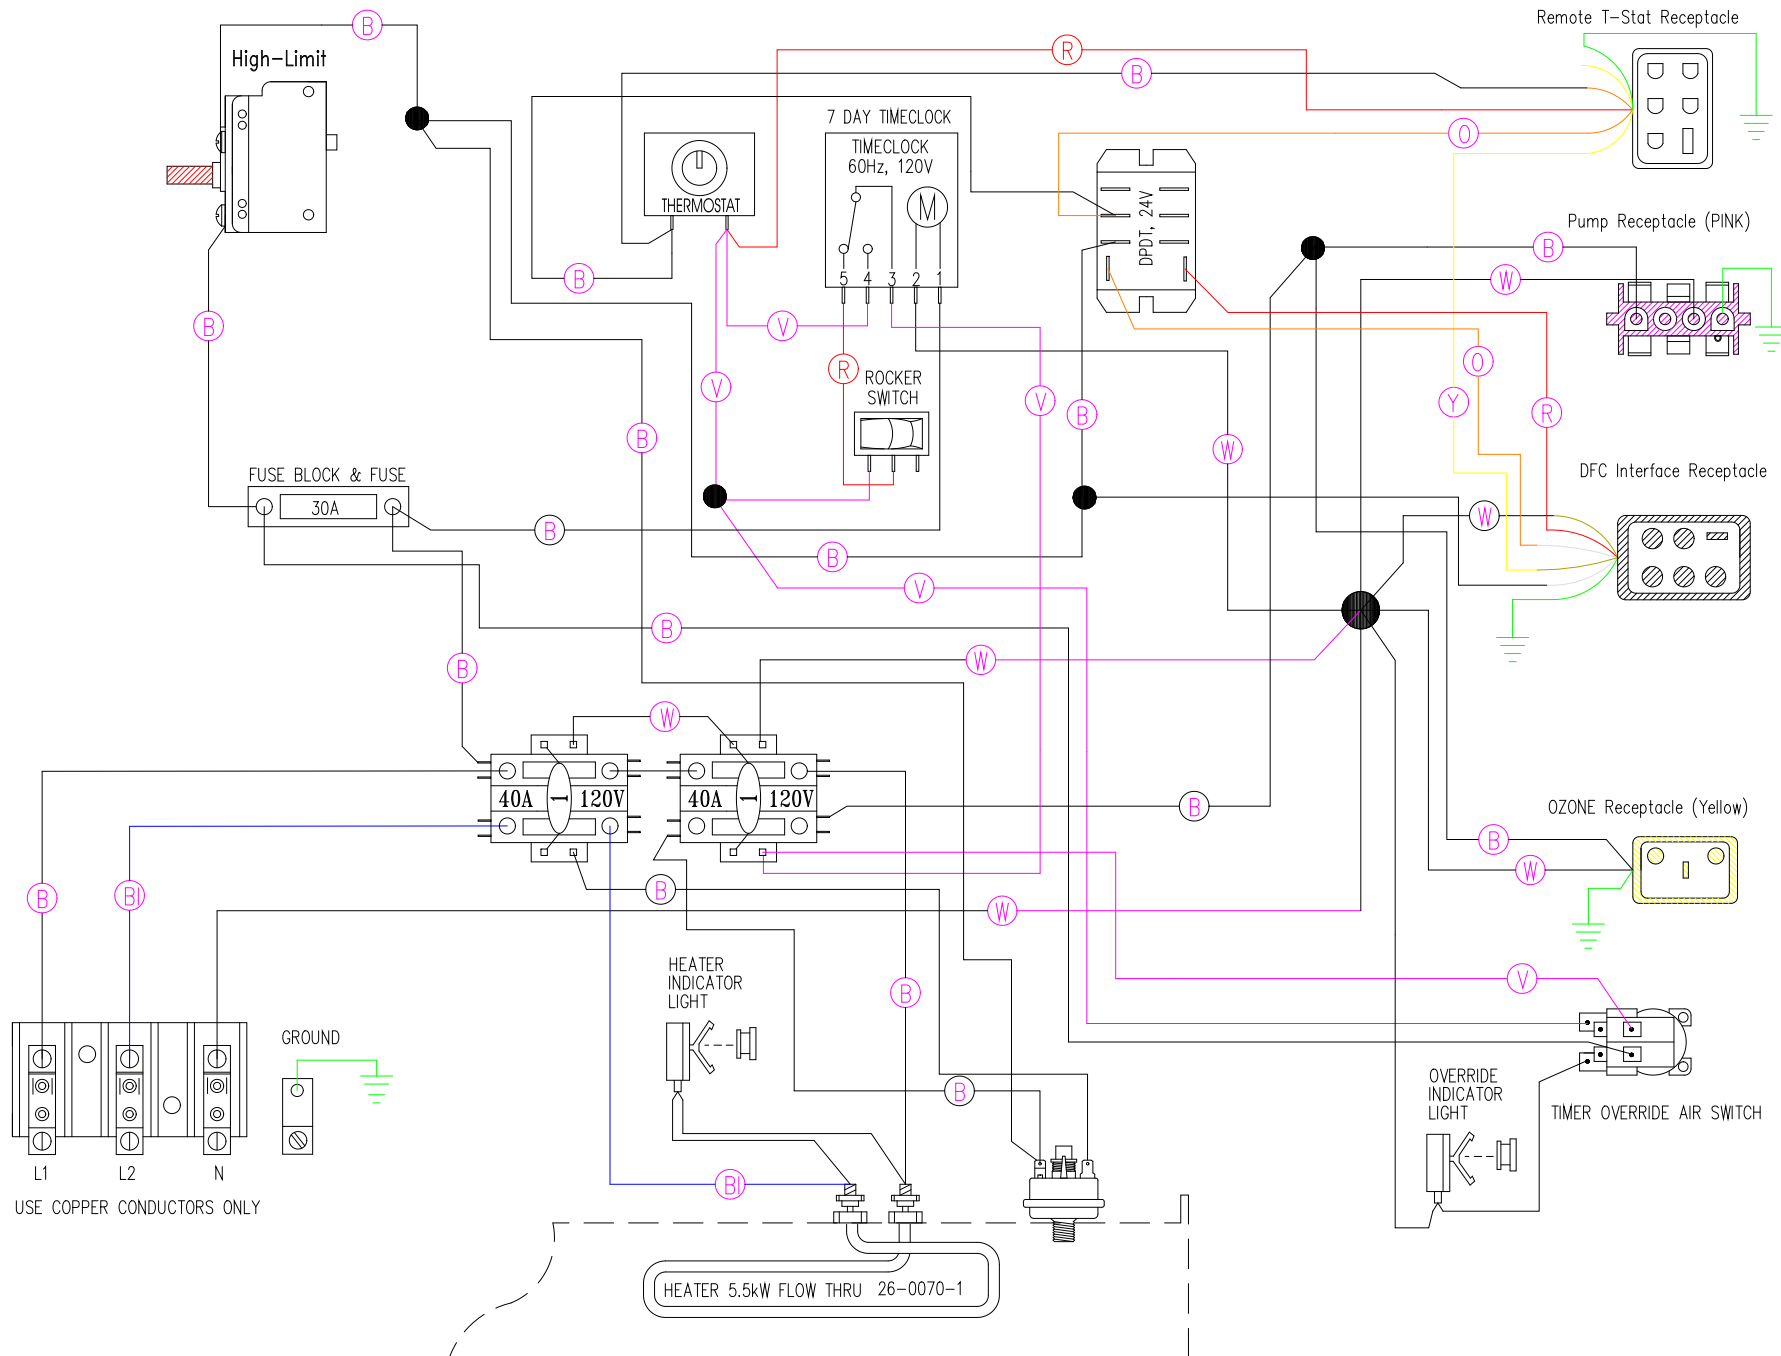

USE COPPER CONDUCTORS ONLY

Manufacture Notes:

Drawn MBS	Rev 2	Wire Color Code B - Black G - Green Br - Brown Bl - Blue R - Red V - Violet O - Orange W - White Y - Yellow Gr - Gray
Date 08.07.07		
Diagram No. 1800		

Manufacture Notes:

Drawn MBS	Rev 2	Wire Color Code
Date 08.07.07		B - Black Br - Brown R - Red O - Orange Y - Yellow
Diagram No. 1800		G - Green Bl - Blue V - Violet W - White Gr - Grey

H5

USE COPPER CONDUCTORS ONLY

Manufacture Notes:

Drawn	Rev	2	Wire Color Code	
MBS			B - Black	G - Green
Date	08.07.07		Br - Brown	Bl - Blue
Diagram No.	1800		R - Red	V - Violet
			O - Orange	W - White
			Y - Yellow	Gr - Gray