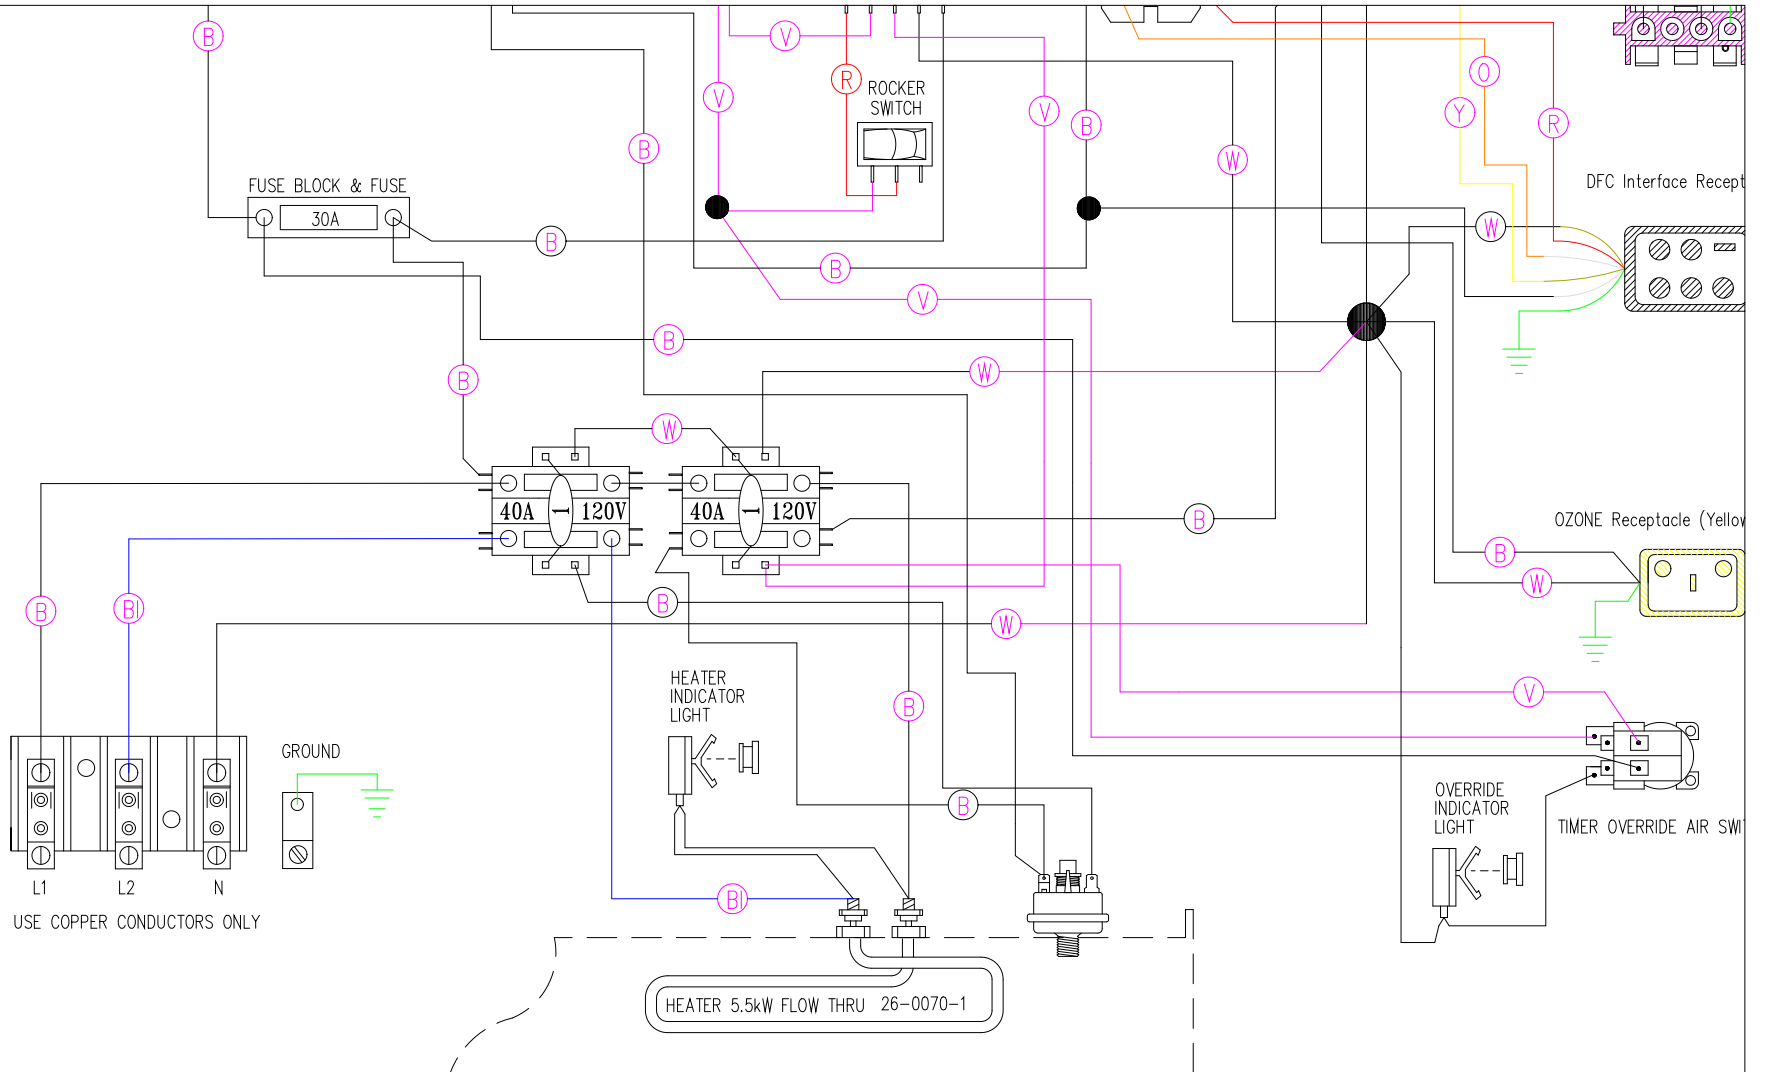

USE COPPER CONDUCTORS ONLY

Manufacture Notes:

Drawn MBS	Rev 2	Wire Color Code B - Black G - Green Br - Brown Bl - Blue R - Red V - Violet O - Orange W - White Y - Yellow Gr - Gray
Date 08.07.07		
Diagram No. 1800		

Manufacture Notes:

Drawn MBS	Rev 2	Wire Color Code
Date 08.07.07		B - Black Br - Brown R - Red O - Orange Y - Yellow
Diagram No. 1800		G - Green Bl - Blue V - Violet W - White Gr - Grey

H5

USE COPPER CONDUCTORS ONLY

Manufacture Notes:

Drawn	Rev	2	Wire Color Code	
MBS			B - Black	G - Green
Date	08.07.07		Br - Brown	Bl - Blue
Diagram No.	1800		R - Red	V - Violet
			O - Orange	W - White
			Y - Yellow	Gr - Gray